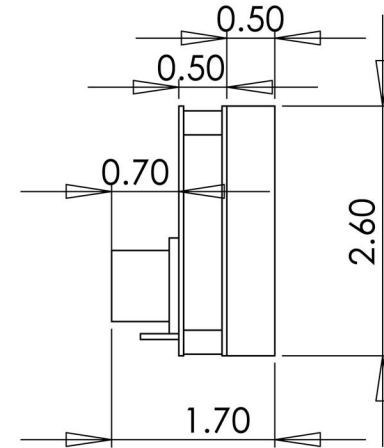

GAUGE-G8 MODULE Front Views